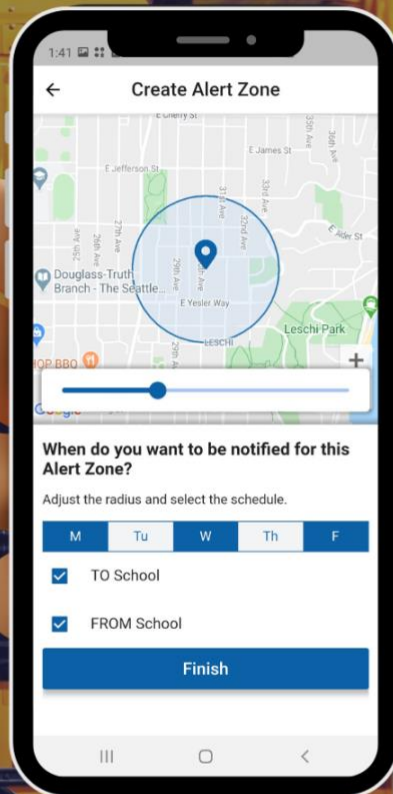

boone.kyschools.us

Know Where Your Child Is **Download** Our New Bus App

Boone County Schools Zonar MyView Bus App

Boone County Schools has invested in new GPS technology that will help alleviate the problems of unpredictable pick-ups and drop-offs during times of inclement weather, break downs, accidents and bus driver shortages.