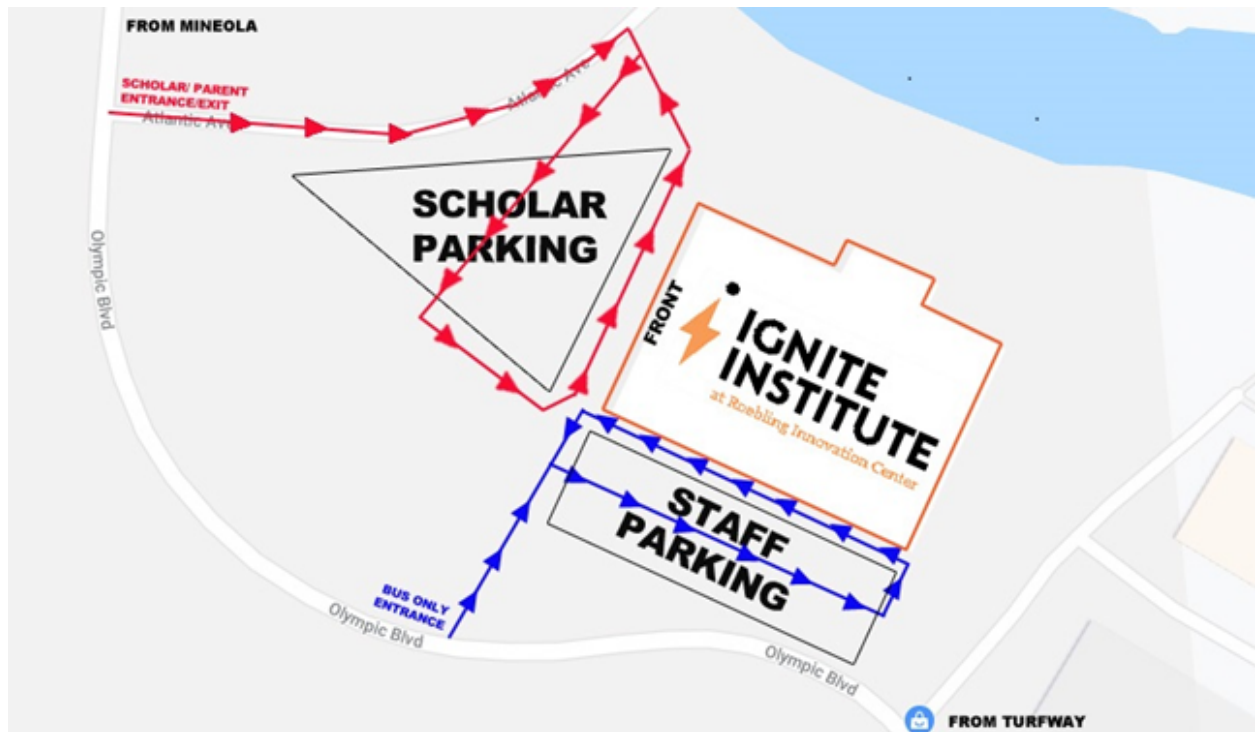

## Transportation Information

**Drivers:** Scholars who drive to Ignite must park in the designated scholar parking lot (the front lot) and have a valid Ignite parking pass hanging in their vehicle. Drivers must be inside the building by 7:55 AM and may leave after the buses have departed in the afternoon. All Code of Conduct rules are in effect for the parking lot.

**Car Riders:** Scholars who ride to Ignite can be dropped off and picked up in the lane at the front of the school, by the orange and green Ignite Institute sign, no earlier than 7:30 am. Scholars being dropped off must be inside the building by 7:55 AM and may be picked up after the buses have departed in the afternoon.

### ***Cooper***

Depart: 7:30 AM - Gather in commons before boarding at South Entrance Bus #289, 362

Return: 2:30 PM Bus #51, 67

### ***Walton Verona***

Depart: 6:55 AM - Ride bus to Boone County ATC, then continue to Ignite Bus #7

Return: 2:30 PM Bus #12